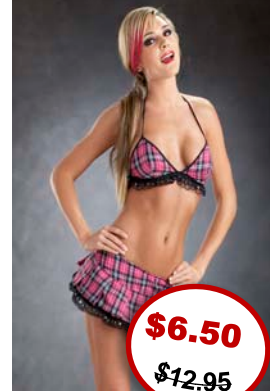

**\$6.75**  
~~\$13.50~~

23656

**\$6.75**  
~~\$13.50~~

23656

**\$7.15**  
~~\$14.25~~

29376

**\$3.50**  
~~\$9.95~~

49068H

**\$6.25**  
~~\$12.50~~

29734H

**\$6.50**  
~~\$12.95~~

44029

**\$4.50**  
~~\$9.75~~

46072H

STYLE #	COLOR	PRICE	SALE PRICE	SMALL	S/M	MEDIUM	LARGE	M/L
				1X		2X		3X
29702H	Metallic Leopard	\$17.95	\$8.95	251		238		138
29334	Peach	\$14.50	\$7.25	63		137		118
29325	Coral/Black	\$12.85	\$6.45	105		164		166
23656	Black	\$13.50	\$6.75	68		115		120
23656	Red	\$13.50	\$6.75	81		149		150
29376	M. Purple/Black	\$14.25	\$7.15	70		122		120
49068H	Denim	\$9.95	\$3.50	236		237		151
29734H	Black	\$12.50	\$6.25	110		173		172
44029	Pink Plaid	\$12.95	\$6.50	120		126		193
46072H	Black/Plaid	\$9.75	\$4.50	430				314